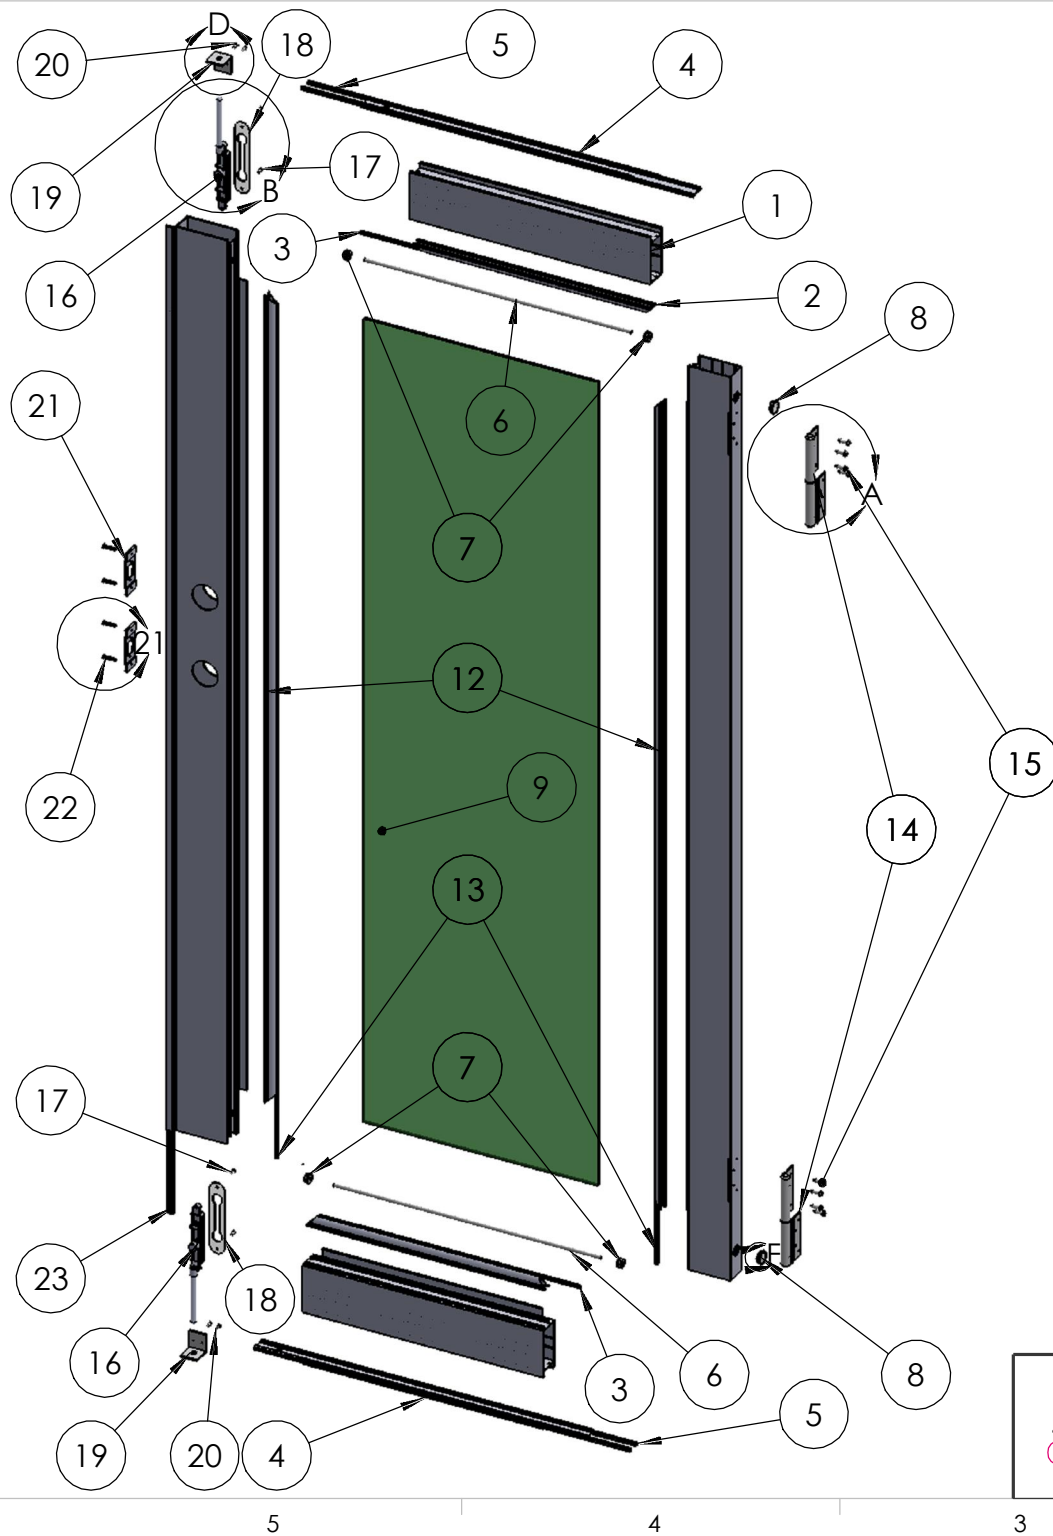

FRENCH DOOR FRAME ASSEMBLY

LaPorte French Door		
ITEM	FRAME PART LIST	QTY
1	FRAME HEAD	1
2	SIDELITE HEAD (Optional)	1 or 2
3	FRAME JAMBS	2
4	SIDELITE JAMBS (Optional)	1 or 2
5	SIDELITE JAMB ADAPTERS (Optional)	1 or 2
6	FRAME SILL	1
7	SIDELITE SILLS (Optional)	1 or 2
8	FRAME ASSEMBLY SCREWS	8
9	FRAME HEAD GASKETS	2
10	FRAME SILL GASKETS	2
11	SIDELITE FRAME ASSEMBLY SCREWS (Optional)	4 or 8
12	SIDELITE HEAD GASKET (Optional)	2 or 4
13	SIDELITE SILL GASKET (Optional)	2 or 4
14	JAMB ANCHOR ACCESS HOLE PLUGS	Varies
15	SILL LOCK BOLT HOLE PLUGS	1 or 2
16	QLON WEATHERSTRIPPING	Varies

1 2 3 4 5 6 7 8 9 10 11 12 13 14 15 16

FRENCH DOOR PANEL

LaPorte French Door		
ITEM	PANEL PARTS LIST	QTY
1	TOP & BOTTOM RAILS	2
2	TOP & BOTTOM GLAZING BEADS	2
3	TOP & BOTTOM BEAD BULB VINYL	2
4	RAIL ADAPTERS	2
5	RAIL ADAPTER FIN SEAL	4
6	TIE RODS	2
7	TIE ROD HEX NUTS	4
8	TIED ROD ACCESS HOLE PLUGS	2
9	GLASS	1
10	LOCK STILE	1
11	HINGE STILE	1
12	STILE GLAZING BEADS	2
13	STILE GLAZING BEAD BULB VINYL	2
14	HINGE ASSEMBLIES	2
15	HINGE ASSEMBLY SCREWS	16
16	FLUSH BOLT ASSEMBLIES	2
17	FLUSH BOLT ASSEMBLY SCREWS	4
18	FLUSH BOLT TRIM PLATES	2
19	FLUSH BOLT GUIDE ANGLES	2
20	GUIDE ANGLE ASSEMBLY SCREWS	4
21	STRIKER PLATES	2
22	STRIKER PLATE ASSEMBLY SCREWS	4
23	LOCK STILE QLON	2