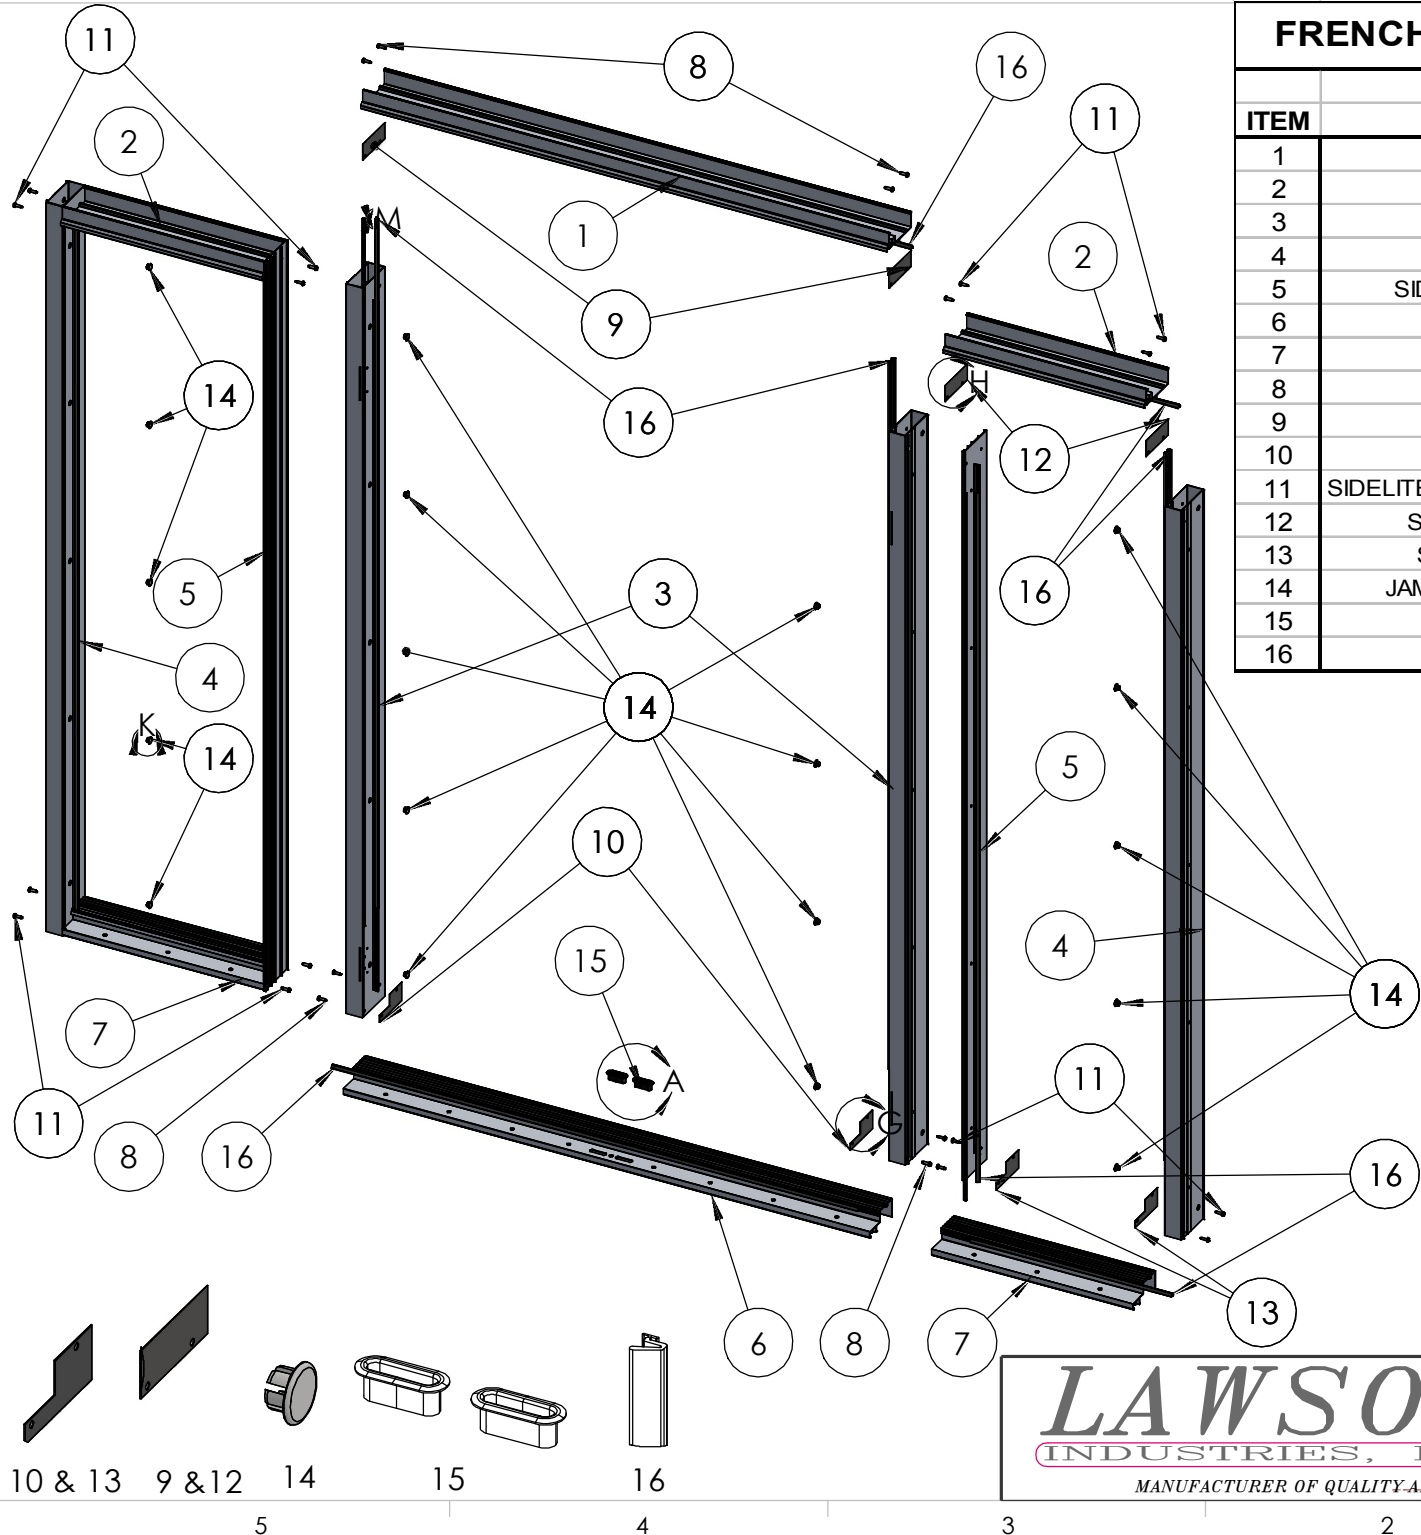

FRENCH DOOR OVERVIEW

LaPorte French Door		
ITEM	MAJOR COMPONENTS LIST	QTY
1	FRAME	1
2	ACTIVE (Key Locking) Panel	1
3	INACTIVE PANEL (Optional)	1
4	SIDELITES (Optional)	1 or 2

LAWSON
INDUSTRIES, INC.

MANUFACTURER OF QUALITY ALUMINUM WINDOWS AND GLASS DOORS

FRENCH DOOR FRAME ASSEMBLY

LaPorte French Door		
ITEM	FRAME PART LIST	QTY
1	FRAME HEAD	1
2	SIDELITE HEAD (Optional)	1 or 2
3	FRAME JAMBS	2
4	SIDELITE JAMBS (Optional)	1 or 2
5	SIDELITE JAMB ADAPTERS (Optional)	1 or 2
6	FRAME SILL	1
7	SIDELITE SILLS (Optional)	1 or 2
8	FRAME ASSEMBLY SCREWS	8
9	FRAME HEAD GASKETS	2
10	FRAME SILL GASKETS	2
11	SIDELITE FRAME ASSEMBLY SCREWS (Optional)	4 or 8
12	SIDELITE HEAD GASKET (Optional)	2 or 4
13	SIDELITE SILL GASKET (Optional)	2 or 4
14	JAMB ANCHOR ACCESS HOLE PLUGS	Varies
15	SILL LOCK BOLT HOLE PLUGS	1 or 2
16	QLON WEATHERSTRIPPING	Varies

1 2 3 4 5 6 7 8 9 10 11 12 13 14 15 16

FRENCH DOOR PANEL

LaPorte French Door		
ITEM	PANEL PARTS LIST	QTY
1	TOP & BOTTOM RAILS	2
2	TOP & BOTTOM GLAZING BEADS	2
3	TOP & BOTTOM BEAD BULB VINYL	2
4	RAIL ADAPTERS	2
5	RAIL ADAPTER FIN SEAL	4
6	TIE RODS	2
7	TIE ROD HEX NUTS	4
8	TIED ROD ACCESS HOLE PLUGS	2
9	GLASS	1
10	LOCK STILE	1
11	HINGE STILE	1
12	STILE GLAZING BEADS	2
13	STILE GLAZING BEAD BULB VINYL	2
14	HINGE ASSEMBLIES	2
15	HINGE ASSEMBLY SCREWS	16
16	FLUSH BOLT ASSEMBLIES	2
17	FLUSH BOLT ASSEMBLY SCREWS	4
18	FLUSH BOLT TRIM PLATES	2
19	FLUSH BOLT GUIDE ANGLES	2
20	GUIDE ANGLE ASSEMBLY SCREWS	4
21	STRIKER PLATES	2
22	STRIKER PLATE ASSEMBLY SCREWS	4
23	LOCK STILE QLON	2