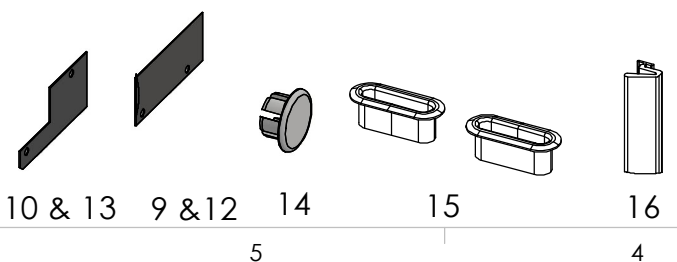

FRENCH DOOR FRAME ASSEMBLY

LaPorte French Door		
ITEM	FRAME PART LIST	QTY
1	FRAME HEAD	1
2	SIDELITE HEAD (Optional)	1 or 2
3	FRAME JAMBS	2
4	SIDELITE JAMBS (Optional)	1 or 2
5	SIDELITE JAMB ADAPTERS (Optional)	1 or 2
6	FRAME SILL	1
7	SIDELITE SILLS (Optional)	1 or 2
8	FRAME ASSEMBLY SCREWS	8
9	FRAME HEAD GASKETS	2
10	FRAME SILL GASKETS	2
11	SIDELITE FRAME ASSEMBLY SCREWS (Optional)	4 or 8
12	SIDELITE HEAD GASKET (Optional)	2 or 4
13	SIDELITE SILL GASKET (Optional)	2 or 4
14	JAMB ANCHOR ACCESS HOLE PLUGS	Varies
15	SILL LOCK BOLT HOLE PLUGS	1 or 2
16	QLON WEATHERSTRIPPING	Varies