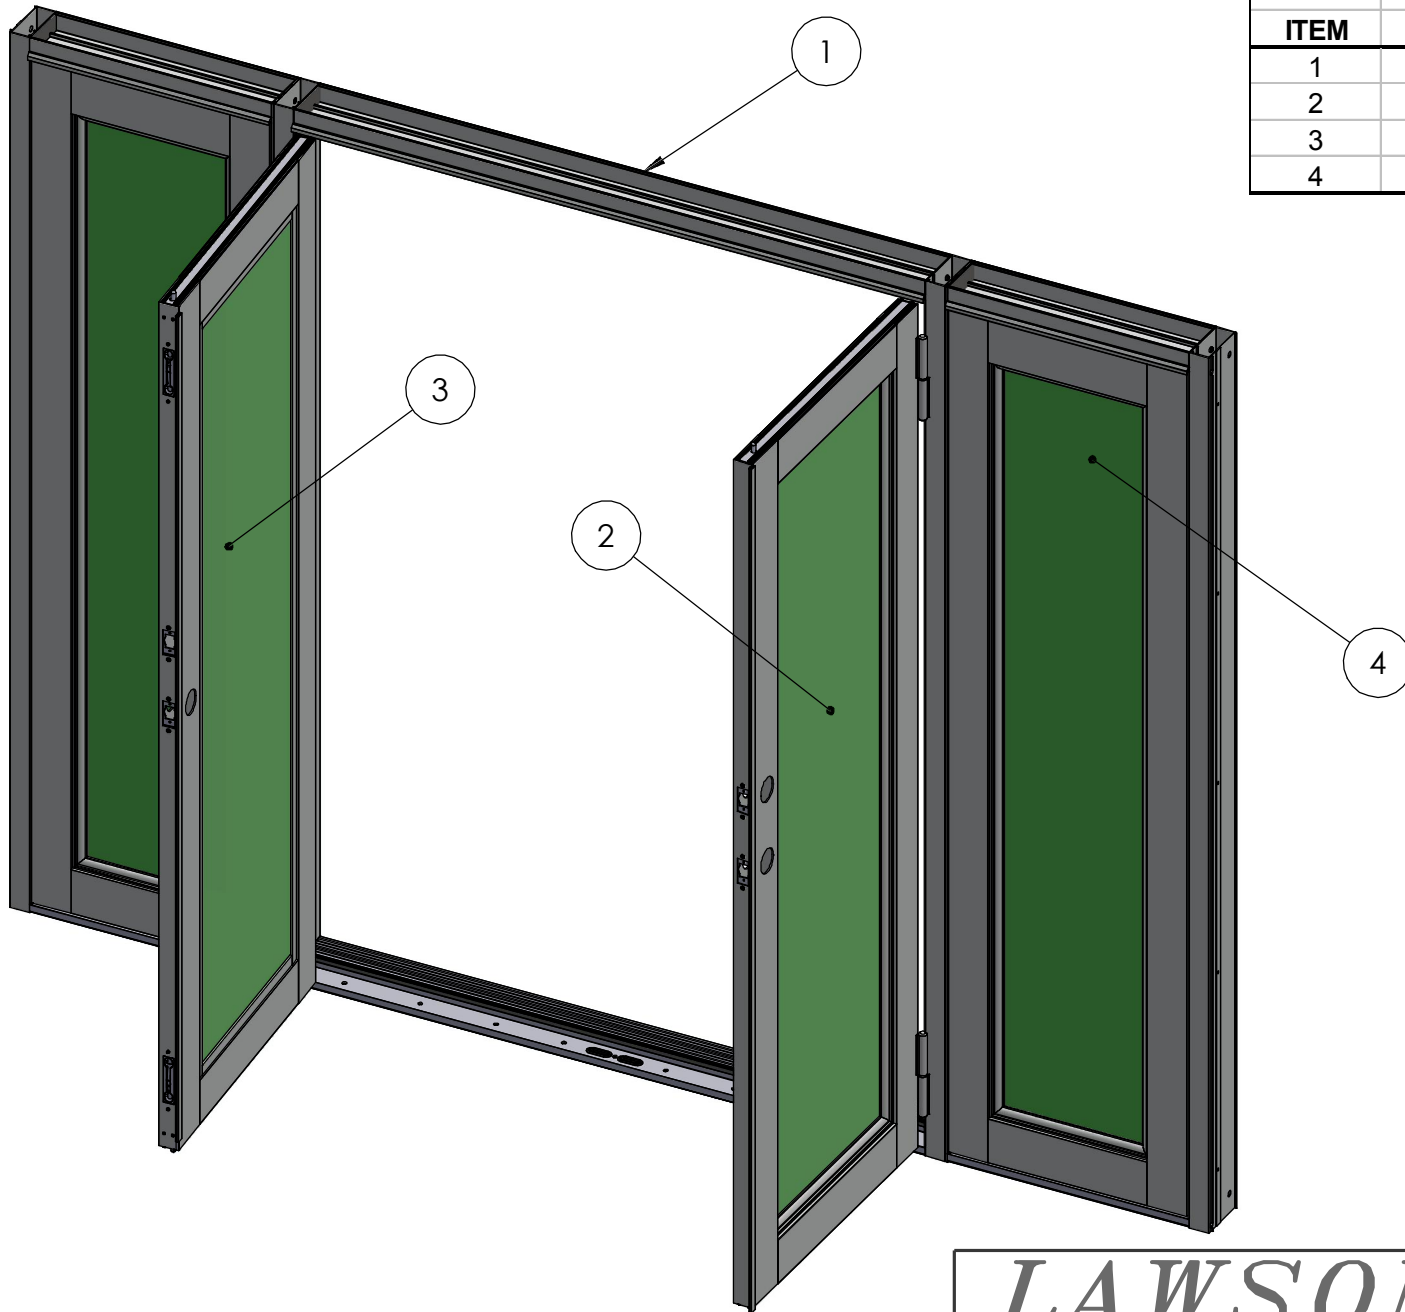

FRENCH DOOR OVERVIEW

LaPorte French Door		
ITEM	MAJOR COMPONENTS LIST	QTY
1	FRAME	1
2	ACTIVE (Key Locking) Panel	1
3	INACTIVE PANEL (Optional)	1
4	SIDELITES (Optional)	1 or 2

LAWSON
INDUSTRIES, INC.

MANUFACTURER OF QUALITY ALUMINUM WINDOWS AND GLASS DOORS

FRENCH DOOR FRAME ASSEMBLY

LaPorte French Door		
ITEM	FRAME PART LIST	QTY
1	FRAME HEAD	1
2	SIDELITE HEAD (Optional)	1 or 2
3	FRAME JAMBS	2
4	SIDELITE JAMBS (Optional)	1 or 2
5	SIDELITE JAMB ADAPTERS (Optional)	1 or 2
6	FRAME SILL	1
7	SIDELITE SILLS (Optional)	1 or 2
8	FRAME ASSEMBLY SCREWS	8
9	FRAME HEAD GASKETS	2
10	FRAME SILL GASKETS	2
11	SIDELITE FRAME ASSEMBLY SCREWS (Optional)	4 or 8
12	SIDELITE HEAD GASKET (Optional)	2 or 4
13	SIDELITE SILL GASKET (Optional)	2 or 4
14	JAMB ANCHOR ACCESS HOLE PLUGS	Varies
15	SILL LOCK BOLT HOLE PLUGS	1 or 2
16	QLON WEATHERSTRIPPING	Varies