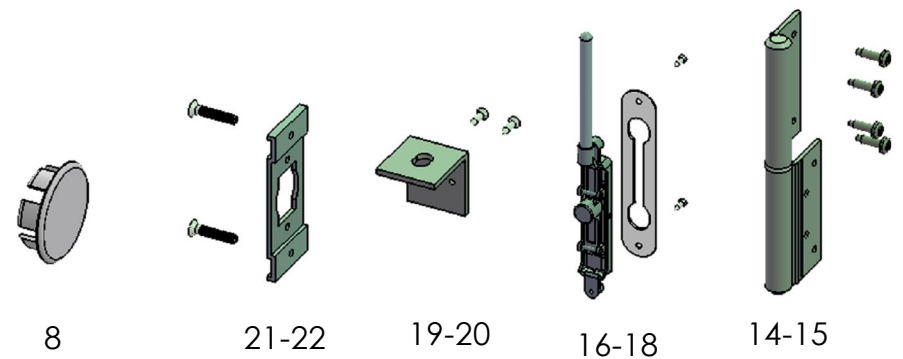

FRENCH DOOR FRAME ASSEMBLY

LaPorte French Door		
ITEM	FRAME PART LIST	QTY
1	FRAME HEAD	1
2	SIDELITE HEAD (Optional)	1 or 2
3	FRAME JAMBS	2
4	SIDELITE JAMBS (Optional)	1 or 2
5	SIDELITE JAMB ADAPTERS (Optional)	1 or 2
6	FRAME SILL	1
7	SIDELITE SILLS (Optional)	1 or 2
8	FRAME ASSEMBLY SCREWS	8
9	FRAME HEAD GASKETS	2
10	FRAME SILL GASKETS	2
11	SIDELITE FRAME ASSEMBLY SCREWS (Optional)	4 or 8
12	SIDELITE HEAD GASKET (Optional)	2 or 4
13	SIDELITE SILL GASKET (Optional)	2 or 4
14	JAMB ANCHOR ACCESS HOLE PLUGS	Varies
15	SILL LOCK BOLT HOLE PLUGS	1 or 2
16	QLON WEATHERSTRIPPING	Varies

1 2 3 4 5 6 7 8 9 10 11 12 13 14 15 16

FRENCH DOOR PANEL

LaPorte French Door		
ITEM	PANEL PARTS LIST	QTY
1	TOP & BOTTOM RAILS	2
2	TOP & BOTTOM GLAZING BEADS	2
3	TOP & BOTTOM BEAD BULB VINYL	2
4	RAIL ADAPTERS	2
5	RAIL ADAPTER FIN SEAL	4
6	TIE RODS	2
7	TIE ROD HEX NUTS	4
8	TIED ROD ACCESS HOLE PLUGS	2
9	GLASS	1
10	LOCK STILE	1
11	HINGE STILE	1
12	STILE GLAZING BEADS	2
13	STILE GLAZING BEAD BULB VINYL	2
14	HINGE ASSEMBLIES	2
15	HINGE ASSEMBLY SCREWS	16
16	FLUSH BOLT ASSEMBLIES	2
17	FLUSH BOLT ASSEMBLY SCREWS	4
18	FLUSH BOLT TRIM PLATES	2
19	FLUSH BOLT GUIDE ANGLES	2
20	GUIDE ANGLE ASSEMBLY SCREWS	4
21	STRIKER PLATES	2
22	STRIKER PLATE ASSEMBLY SCREWS	4
23	LOCK STILE QLON	2